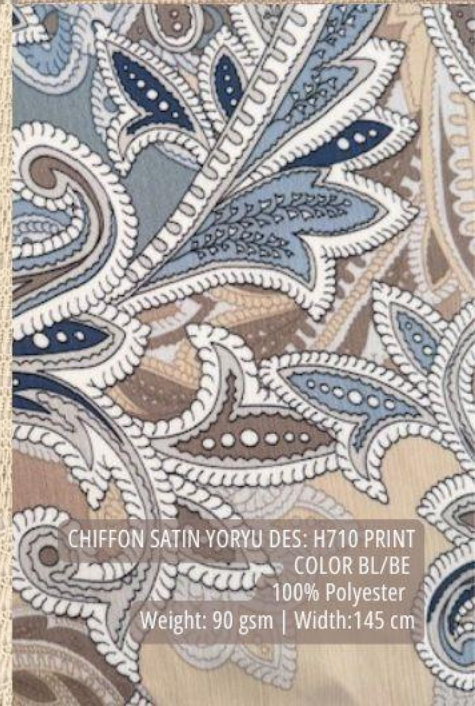

JERSEY COZY JAQUARD KNIT
COLOR NATURAL
100% Polyester
Weight: 200 gsm | Width:160 cm

CHIFFON SATIN YORYU DES: H710 PRINT
COLOR BL/BE
100% Polyester
Weight: 90 gsm | Width:145 cm