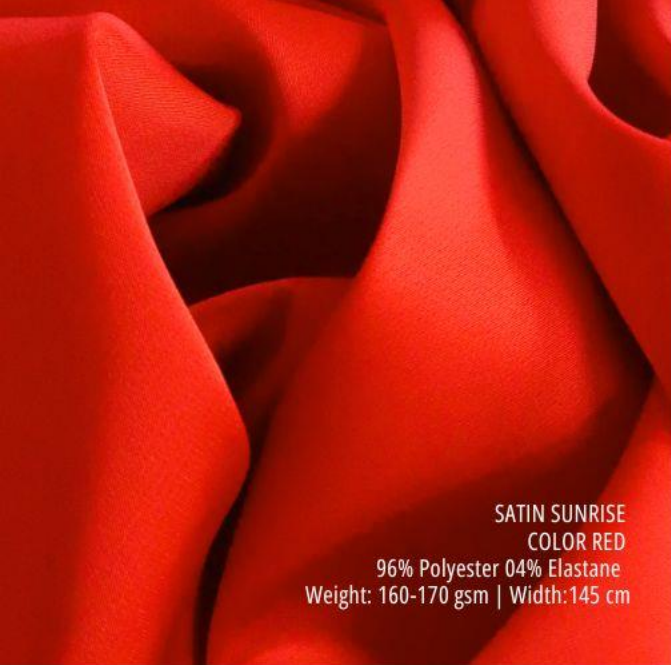

DENIM SPRIT 2 CHAMBRAY WASHED  
 COLOR 2 INDIGO  
 100% Cotton  
 Weight:120-125 gsm | Width:144 cm

SATIN SUNRISE  
COLOR RED  
96% Polyester 04% Elastane  
Weight: 160-170 gsm | Width:145 cm

POPLIN JOVEN  
COLOR WINE  
100% Cotton  
Weight: 95-100gsm | Width: 148cm