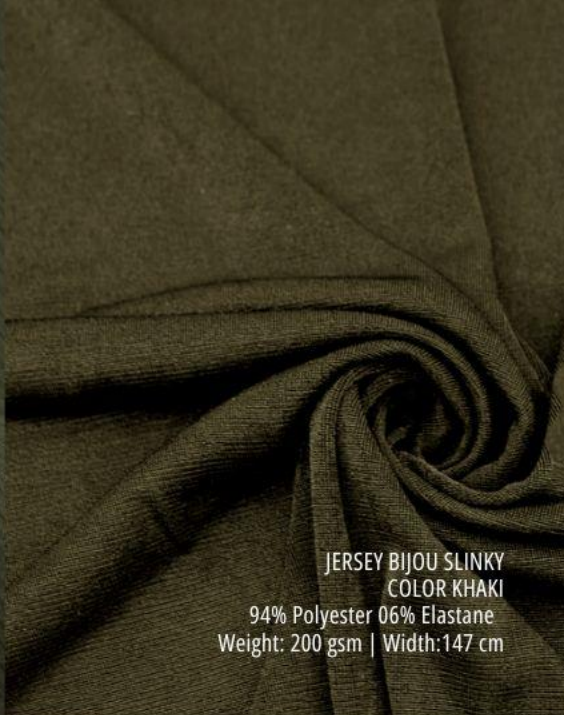

SILK SALINA LYOCEL  
COLOR LIME  
85% Lyocel 15% Polyester  
Weight: 50 gsm | Width:147cm

NET TULLE  
COLOR LIME  
100% Polyester  
Weight: 50 gsm | Width:160 cm

CHIFFIN SETTINA CRINKLE  
COLOR DKHAKI  
100% Polyester  
Weight: 70 gsm | Width: 145 cm