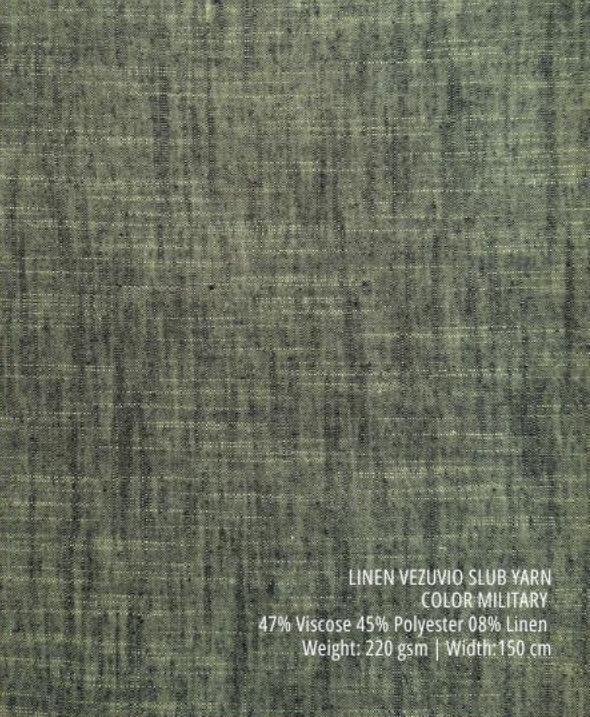

NET ANGELA SEQUIN  
 COLOR MILITARY  
 97% Polyester 03% Elastane  
 Weight: 270 gsm | Width: 125cm

LINEN VEZUVIO SLUB YARN  
 COLOR MILITARY  
 47% Viscose 45% Polyester 08% Linen  
 Weight: 220 gsm | Width: 150 cm