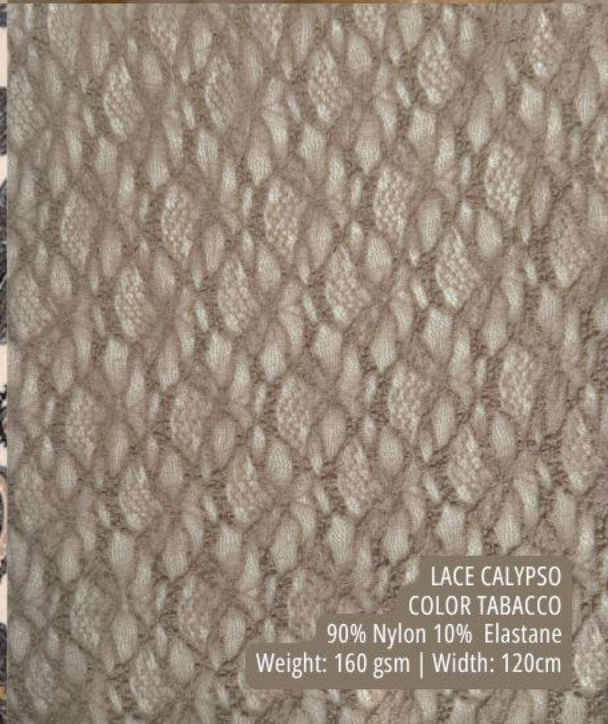

CHIFFON CRYSTAL DES: 279 PRINT
COLOR MUSTARD
100% Polyester
Weight: 45 gsm | Width:147 cm

CHIFFON SATIN YORYU DES: H528 PRINT
COLOR BEIGE
100% Polyester
Weight: 90 gsm | Width:145 cm

LACE CALYPSO
COLOR TABACCO
90% Nylon 10% Elastane
Weight: 160 gsm | Width: 120cm