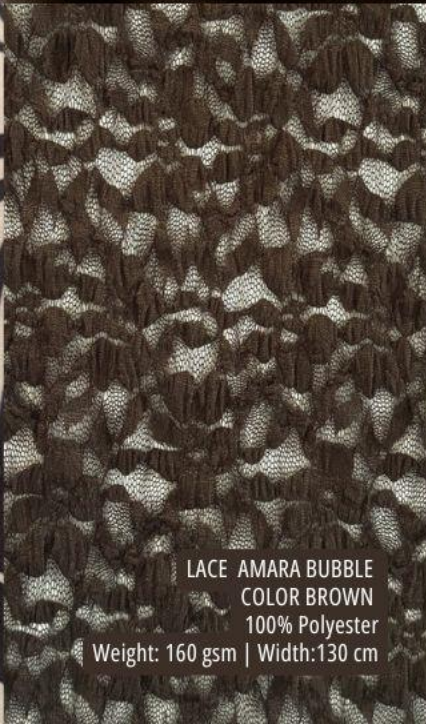

SATIN SUNRISE
COLOR BROWN
96% Polyester 04% Elastane
Weight: 160-170 gsm | Width:145 cm

LINEN SORONA des: 732 PRINT
COLOR CHOCO
85% Rayon 15% Nylon
Weight:130 gsm | Width: 140cm

LACE AMARA BUBBLE
COLOR BROWN
100% Polyester
Weight: 160 gsm | Width:130 cm