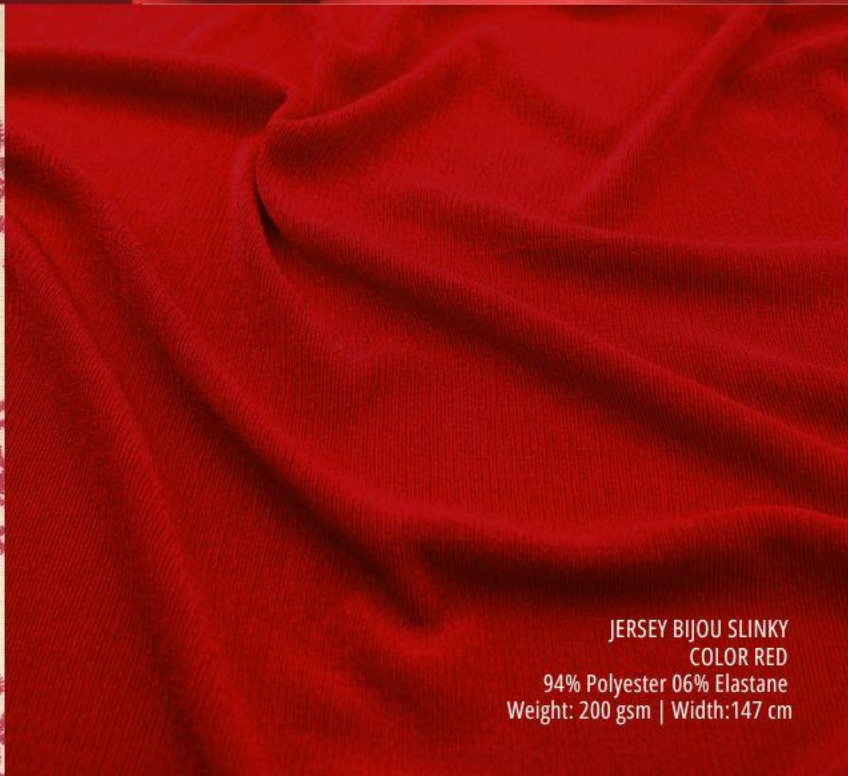

POPLIN JOVEN
COLOR WINE
100% Cotton
Weight: 95-100gsm | Width: 148cm

LINEN SHANTAL DES: S024 PRINT
COLOR 7 RED
90% Rayon 10% linen
Weight: 155gsm | Width: 142cm

JERSEY BIJOU SLINKY
COLOR RED
94% Polyester 06% Elastane
Weight: 200 gsm | Width:147 cm