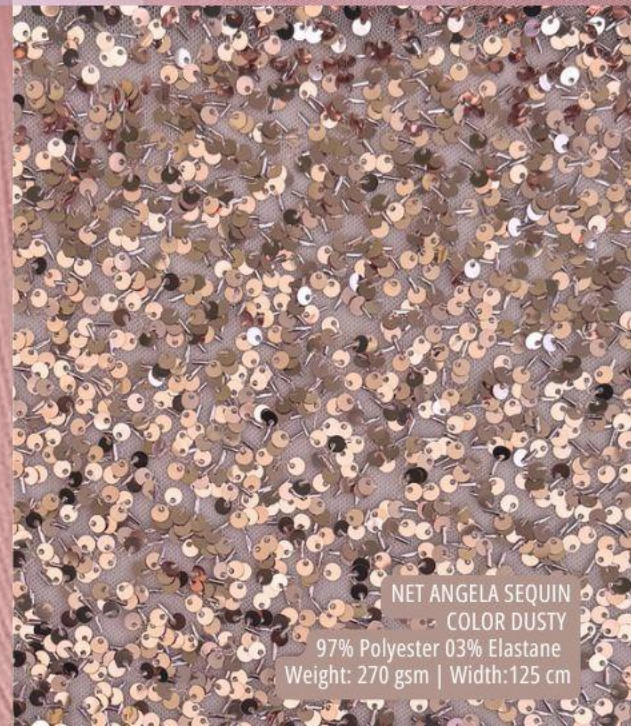

NET TULLE
COLOR PINK
100% Polyester
Weight: 50 gsm | Width:160 cm

CHIFFIN SETTINA CRINKLE
COLOR DUSTY
100% Polyester
Weight: 70 gsm | Width:145 cm

NET ANGELA SEQUIN
COLOR DUSTY
97% Polyester 03% Elastane
Weight: 270 gsm | Width:125 cm