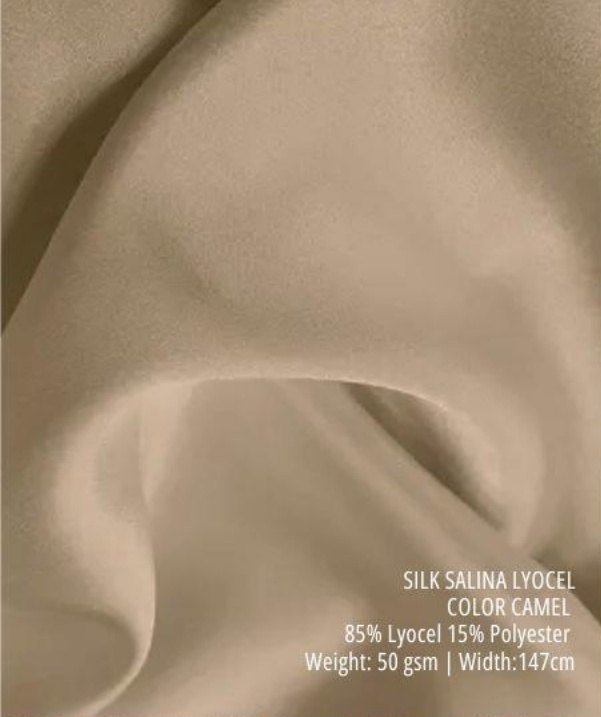

LINEN VEZUVIO SLUB YARN  
 COLOR BEIGE  
 47% Viscose 45% Polyester 08% Linen  
 Weight: 220 gsm | Width: 150 cm

SUIT MELANI TWILL MEL  
 COLOR CREAM  
 100% Polyester  
 Weight: 130-135gsm | Width: 145cm

SUIT MELANI TWILL MEL  
 COLOR BEIGE  
 100% Polyester  
 Weight: 130-135gsm | Width: 145cm

SUIT MELANI TWILL MEL  
 COLOR TAUPE  
 100% Polyester  
 Weight: 130-135gsm | Width: 145cm

JERSEY COZY JAQUARD KNIT  
 COLOR NATURAL  
 100% Polyester  
 Weight: 200 gsm | Width:160 cm

CHIFFON SATIN YORYU DES: H710 PRINT  
 COLOR BL/BE  
 100% Polyester  
 Weight: 90 gsm | Width:145 cm

SILK SALINA LYOCEL  
 COLOR CAMEL  
 85% Lyocel 15% Polyester  
 Weight: 50 gsm | Width:147cm

CHIFFON CRYSTAL DES: 279 PRINT  
 COLOR MUSTARD  
 100% Polyester  
 Weight: 45 gsm | Width:147 cm