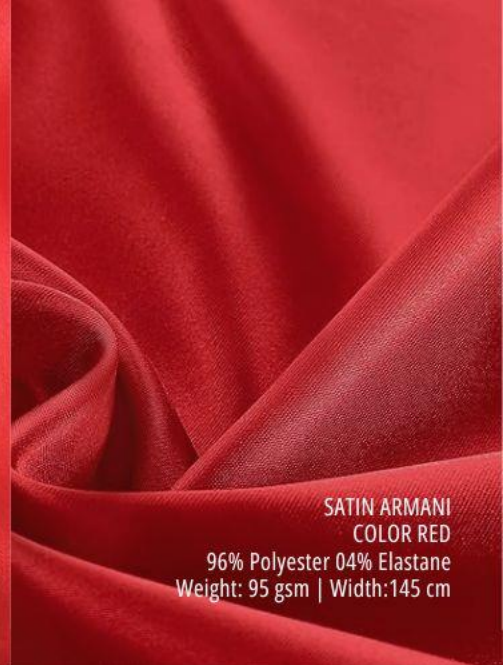

GIOR DHALIA CREP SATIN
COLOR RED
100% Polyester
Weight: 190-200 gsm | Width:145 cm

SATIN ARMANI
COLOR RED
96% Polyester 04% Elastane
Weight: 95 gsm | Width:145 cm