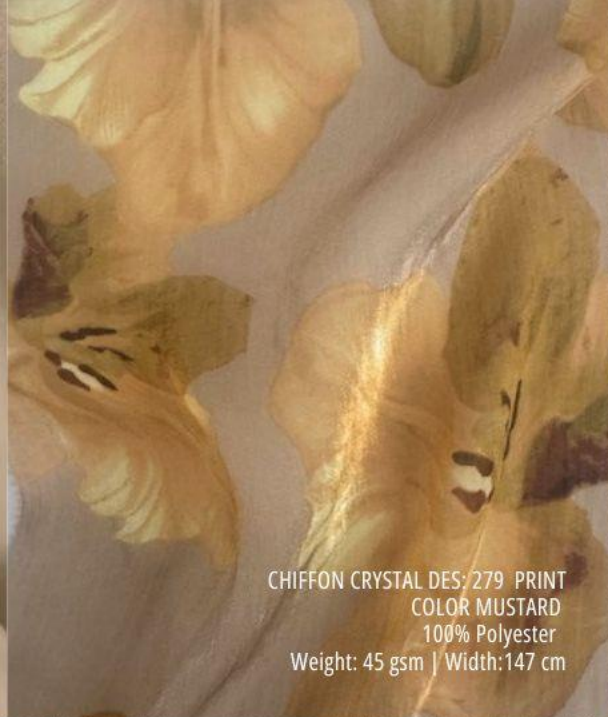

LINEN VEZUVIO SLUB YARN  
 COLOR BEIGE  
 47% Viscose 45% Polyester 08% Linen  
 Weight: 220 gsm | Width: 150 cm

SUIT MELANI TWILL MEL  
 COLOR CREAM  
 100% Polyester  
 Weight: 130-135gsm | Width: 145cm

SUIT MELANI TWILL MEL  
 COLOR BEIGE  
 100% Polyester  
 Weight: 130-135gsm | Width: 145cm

SUIT MELANI TWILL MEL  
 COLOR TAUPE  
 100% Polyester  
 Weight: 130-135gsm | Width: 145cm

JERSEY COZY JAQUARD KNIT  
 COLOR NATURAL  
 100% Polyester  
 Weight: 200 gsm | Width:160 cm

CHIFFON SATIN YORYU DES: H710 PRINT  
 COLOR BL/BE  
 100% Polyester  
 Weight: 90 gsm | Width:145 cm

SILK SALINA LYOCEL  
 COLOR CAMEL  
 85% Lyocel 15% Polyester  
 Weight: 50 gsm | Width:147cm

CHIFFON CRYSTAL DES: 279 PRINT  
 COLOR MUSTARD  
 100% Polyester  
 Weight: 45 gsm | Width:147 cm