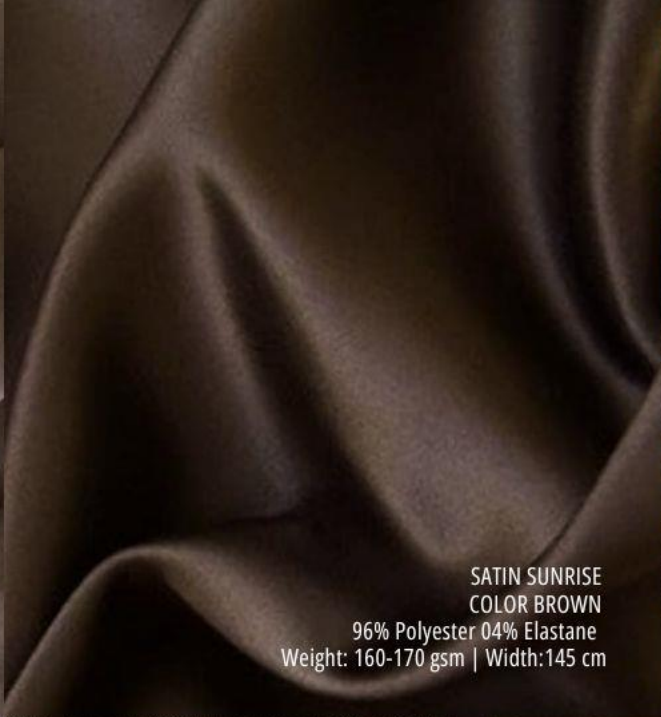

SILK SALINA LYOCEL  
 COLOR BROWN  
 85% Lyocel 15% Polyester  
 Weight: 50 gsm | Width:147cm

SATIN SUNRISE  
 COLOR BROWN  
 96% Polyester 04% Elastane  
 Weight: 160-170 gsm | Width:145 cm

CHIFFON SATIN YORYU DES: H341 PRINT  
 COLOR CHOCO  
 100% Polyester  
 Weight: 90 gsm | Width:145 cm