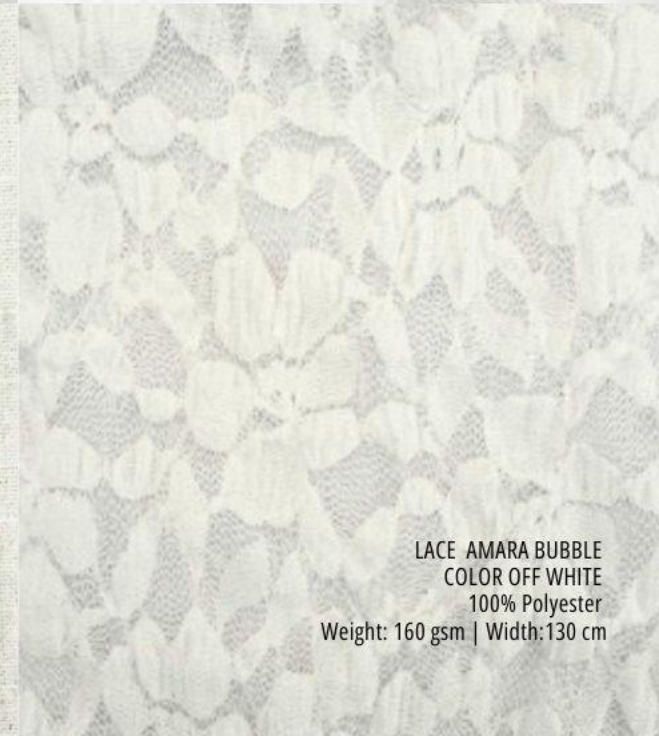

SETINA CHIFFON CRINCLED  
COLOR WHITE  
100% Polyester  
Weight: 70 gsm | Width: 145 cm

LACE CALYPSO BUBBLE  
COLOR OFF WHITE  
90% Nylon 10% Polyester  
Weight: 160 gsm | Width: 120 cm

LINEN MOTION SLUB YARN  
COLOR LINEN  
47% Viscose 45% Polyester 08% Linen  
Weight: 220 gsm | Width: 150 cm

LINEN VEZUVIO SLUB YARN  
COLOR OFF WHITE  
47% Viscose 45% Polyester 08% Linen  
Weight: 220 gsm | Width: 150 cm

LACE AMARA BUBBLE  
COLOR OFF WHITE  
100% Polyester  
Weight: 160 gsm | Width: 130 cm

SUIT MELANI TWILL DES: 1 EMBR  
COLOR OFF WHITE  
100% Polyester  
Weight: 190-200 gsm | Width:145 cm