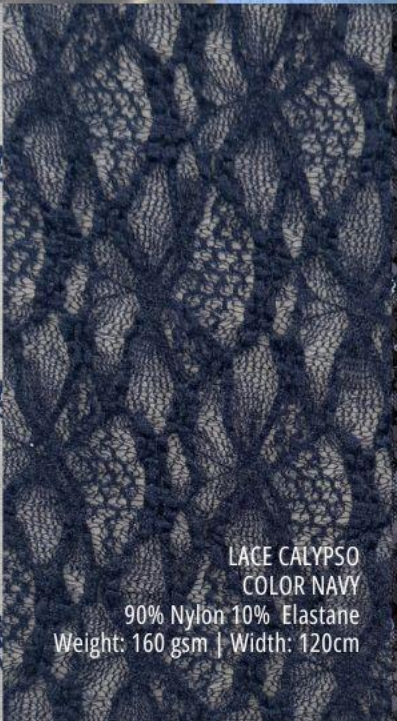

LINEN SORONA des: 140 PRINT
COLOR INDIGO
85% Rayon 15% Nylon
Weight:130 gsm | Width: 140cm

CHIFFIN SETTINA CRINKLE
COLOR CIEL
100% Polyester
Weight: 70 gsm | Width:145 cm

LINEN SHANTAL DES: S024 PRINT
COLOR 1 NAVY
90% Rayon 10% linen
Weight: 155gsm | Width: 142cm

LACE CALYPSO
COLOR NAVY
90% Nylon 10% Elastane
Weight: 160 gsm | Width: 120cm