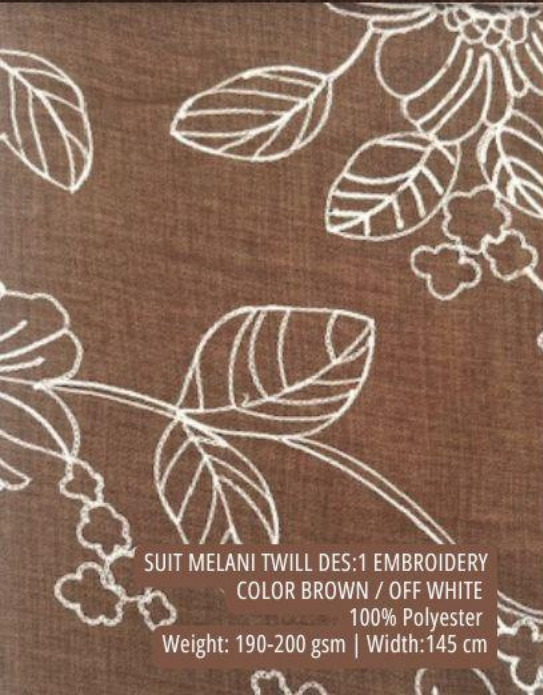

POPLIN YOYO LYOCEL CRINKLE
COLOR BROWN
100% Polyester
Weight: 190-200 gsm | Width:145 cm

SUIT MELANI TWILL MEL
COLOR CHOCO
100% Polyester
Weight: 130-135gsm | Width: 145cm

SUIT MELANI TWILL DES:1 EMBROIDERY
COLOR BROWN / OFF WHITE
100% Polyester
Weight: 190-200 gsm | Width:145 cm