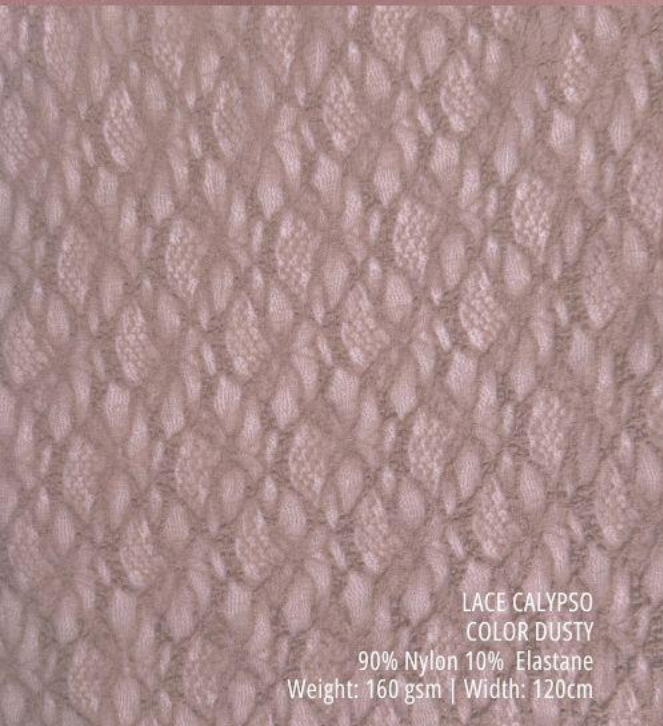

TAFFETA RUBINI
COLOR DUSTY
100% Polyester
Weight: 150 gsm | Width:145 cm

LACE CALYPSO
COLOR DUSTY
90% Nylon 10% Elastane
Weight: 160 gsm | Width: 120cm