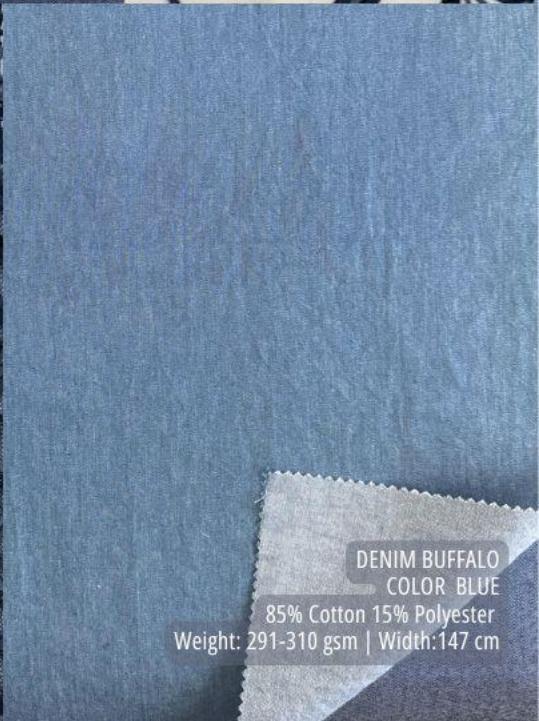

DENIM BUFFALO
COLOR DENIM
85% Cotton 15% Polyester
Weight: 291-310 gsm | Width:147 cm

POPLIN CHALLI PRINT
DES: DCP14
100% Rayon
Weight:115 gsm | Width: 140cm

DENIM BUFFALO
COLOR BLUE
85% Cotton 15% Polyester
Weight: 291-310 gsm | Width:147 cm