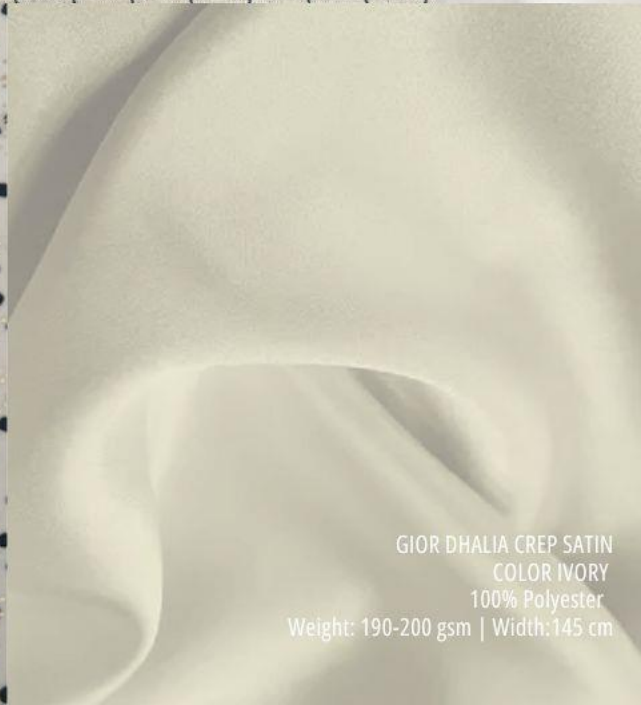

LINEN VEZUVIO SLUB YARN  
COLOR OFF WHITE  
47% Viscose 45% Polyester 08% Linen  
Weight: 220 gsm | Width: 150 cm

LACE AMARA BUBBLE  
COLOR OFF WHITE  
100% Polyester  
Weight: 160 gsm | Width: 130 cm

SUIT MELANI TWILL DES: 1 EMBR  
COLOR OFF WHITE  
100% Polyester  
Weight: 190-200 gsm | Width:145 cm

SUIT EVILLE 3541 CUPRO  
COLOR OFF WHITE  
85% Rayon 15% Polyester  
Weight: 110 gsm | Width:140 cm

LINEN SELINA STRIPE  
COLOR NATURAL  
80% Rayon 20% Linen  
Weight: 200-210gsm | Width: 140cm

GIOR DHALIA CREP SATIN  
COLOR OFF WHITE  
100% Polyester  
Weight: 190-200 gsm | Width:145 cm

LINEN SHANTAL DES: S024 PRINT  
COLOR 5CHOC  
90% Rayon 10% Linen  
Weight: 155 gsm | Width:14 cm

CHIFFON SILKY DES: H452 PRINT FOIL  
COLOR CR-BK  
100% Polyester  
Weight: 75 gsm | Width:145 cm

GIOR DHALIA CREP SATIN  
COLOR IVORY  
100% Polyester  
Weight: 190-200 gsm | Width:145 cm

POPLIN YOYO LYOCEL CRINKLE  
COLOR VANILIA  
100% Polyester  
Weight: 190-200 gsm | Width:145 cm

SUIT MELANI TWILL MEL  
 COLOR STONE  
 100% Polyester  
 Weight: 130-135gsm | Width: 145cm

GIOR DHALIA CREP SATIN  
 COLOR BEIGE  
 100% Polyester  
 Weight: 190-200 gsm | Width:145 cm