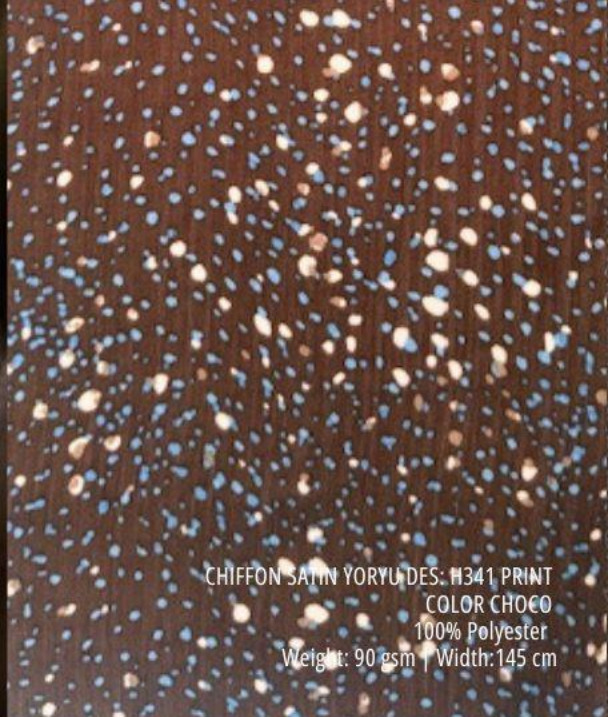

SILK SALINA LYOCEL  
 COLOR BROWN  
 85% Lyocel 15% Polyester  
 Weight: 50 gsm | Width:147cm

SATIN SUNRISE  
 COLOR BROWN  
 96% Polyester 04% Elastane  
 Weight: 160-170 gsm | Width:145 cm

CHIFFON SATIN YORYU DES: H341 PRINT  
 COLOR CHOCO  
 100% Polyester  
 Weight: 90 gsm | Width:145 cm