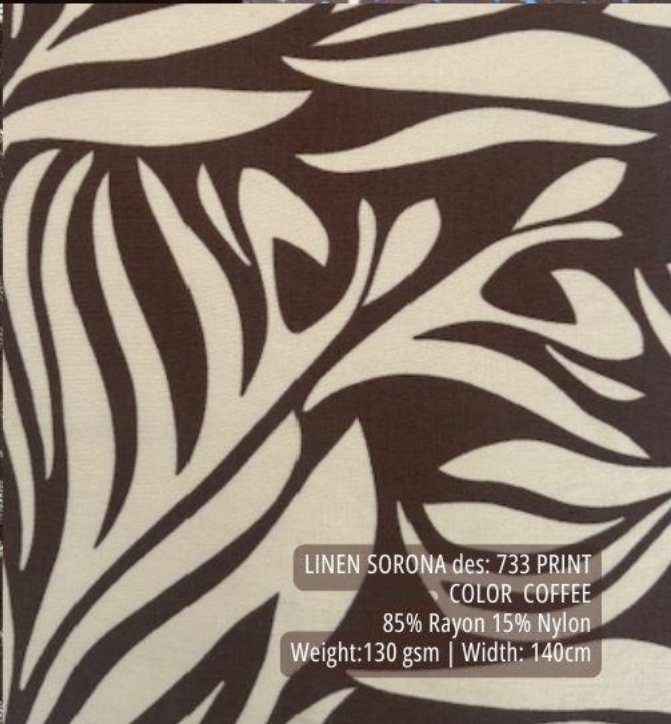

SATIN SUNRISE
COLOR BROWN
96% Polyester 04% Elastane
Weight: 160-170 gsm | Width:145 cm

CHIFFON SATIN YORYU DES: H341 PRINT
COLOR CHOCO
100% Polyester
Weight: 90 gsm | Width:145 cm

LACE AMARA BUBBLE
COLOR BROWN
100% Polyester
Weight: 160 gsm | Width:130 cm

LINEN SORONA des: 733 PRINT
COLOR COFFEE
85% Rayon 15% Nylon
Weight:130 gsm | Width: 140cm