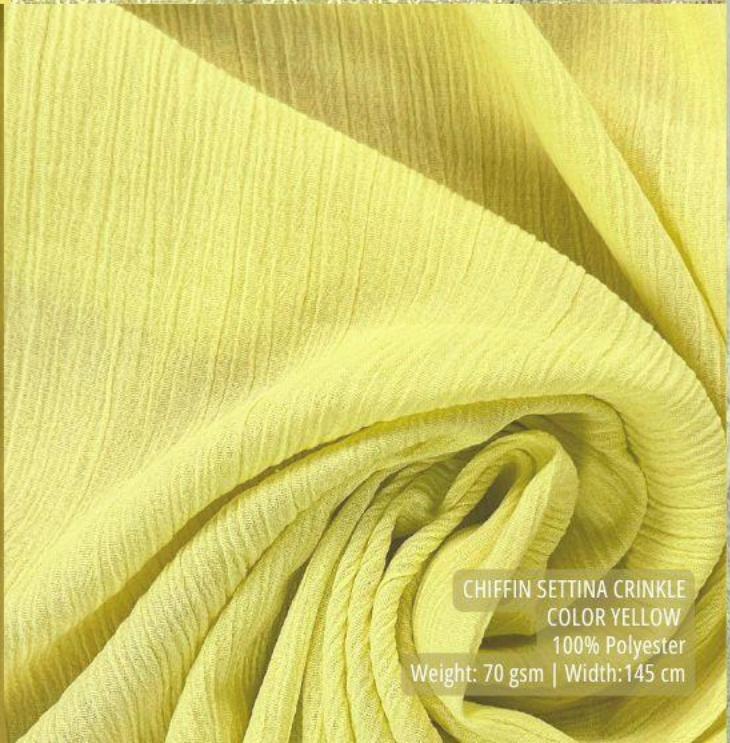

NET FRIDA SEQUIN
COLOR YELLOW
90% Nylon 10%Elastane
Weight: 245 gsm | Width: 140 cm

POPLIN JOVEN
COLOR LIME
100% Cotton
Weight: 95-100gsm | Width: 148cm

CHIFFIN SETTINA CRINKLE
COLOR YELLOW
100% Polyester
Weight: 70 gsm | Width:145 cm