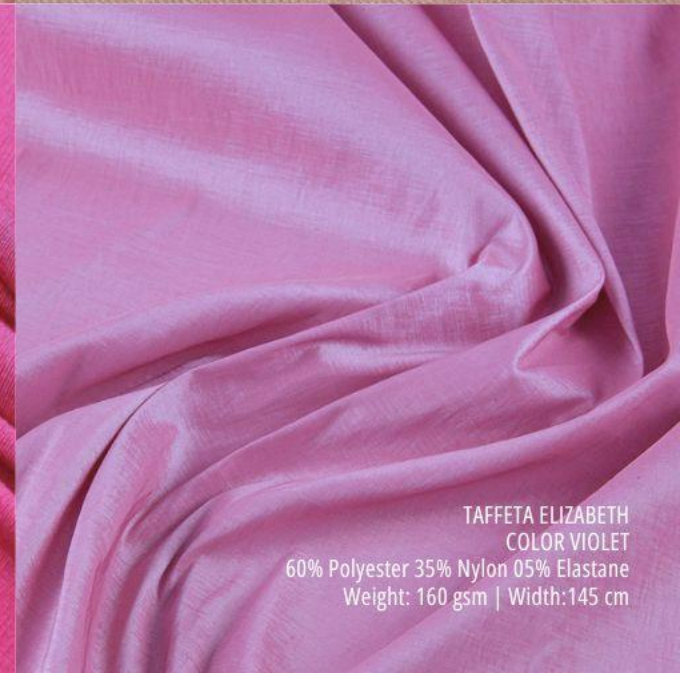

SUIT MELANI TWILL - MEL
COLOR LINE
100% Polyester
Weight: 130-135gsm | Width: 145cm

JERSEY BIJOU SLINKY
COLOR FUXIA
94% Polyester 06% Elastane
Weight: 200 gsm | Width:147 cm

TAFFETA ELIZABETH
COLOR VIOLET
60% Polyester 35% Nylon 05% Elastane
Weight: 160 gsm | Width:145 cm