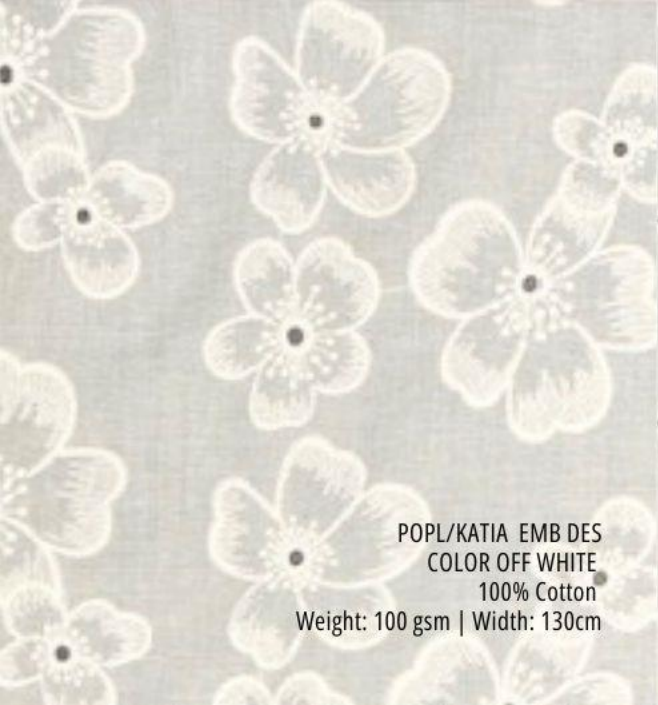

TEXTILES  
IDRIS

SS26

POPL/KATIA EMB DES  
COLOR OFF WHITE  
100% Cotton  
Weight: 100 gsm | Width: 130cm

POPL LISA EMB DES  
COLOR OFF WHITE  
100% Cotton  
Weight: 100 gsm | Width: 130cm

SUIT MELANI TWILL MEL  
COLOR OFF WHITE  
100% Polyester  
Weight: 130-135gsm | Width: 145cm