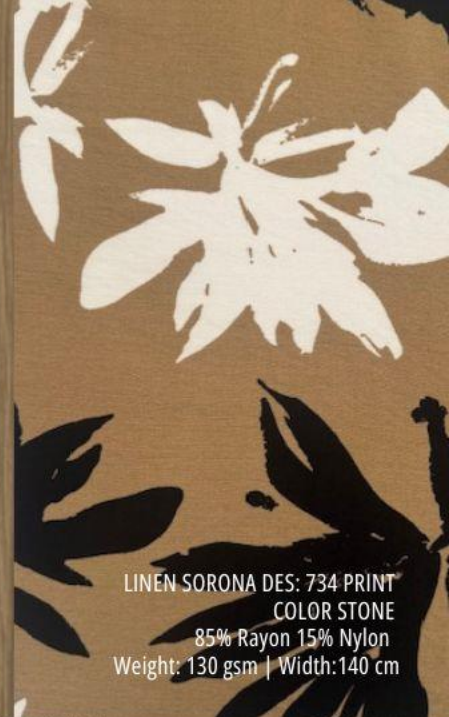

CHIFFON SATIN YORYU DES: H710 PRINT  
 COLOR BL/BE  
 100% Polyester  
 Weight: 90 gsm | Width:145 cm

SILK SALINA LYOCEL  
 COLOR CAMEL  
 85% Lyocel 15% Polyester  
 Weight: 50 gsm | Width:147cm

CHIFFON CRYSTAL DES: 279 PRINT  
 COLOR MUSTARD  
 100% Polyester  
 Weight: 45 gsm | Width:147 cm

LINEN TOSCANI  
 COLOR CAMEL  
 67% Rayon 27% Nylon 06% Linen  
 Weight: 160-170 gsm | Width: 150cm

POPLIN YOYO LYOCEL CRINKLE  
 COLOR TAUPE  
 100% Polyester  
 Weight: 190-200 gsm | Width:145 cm

LINEN SORONA DES: 734 PRINT  
 COLOR STONE  
 85% Rayon 15% Nylon  
 Weight: 130 gsm | Width:140 cm