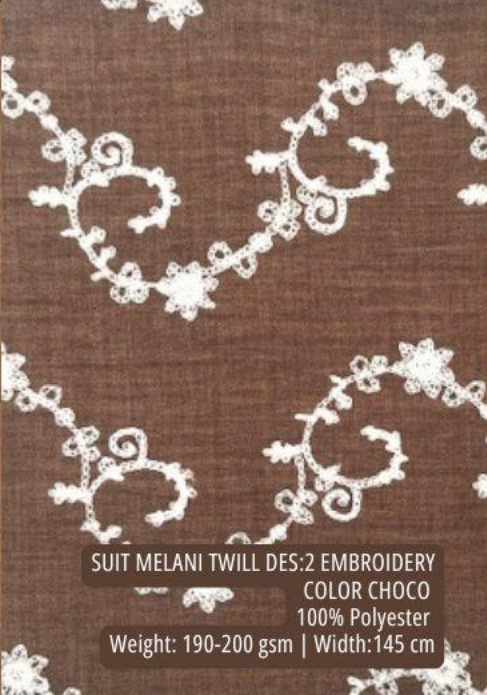

GIOR DHALIA CREP SATIN
COLOR BROWN
100% Polyester
Weight: 190-200 gsm | Width:145 cm

SUIT MELANI TWILL MEL
COLOR CHOCO
100% Polyester
Weight: 130-135gsm | Width: 145cm

SUIT MELANI TWILL DES:2 EMBROIDERY
COLOR CHOCO
100% Polyester
Weight: 190-200 gsm | Width:145 cm