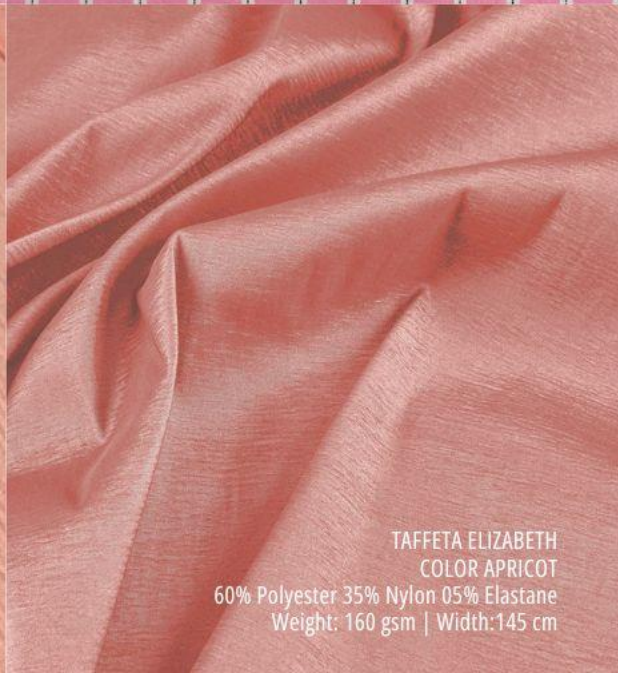

POPLIN BELLA
COLOR PINK
70% Cotton 27% Nylon 03% Elastane
Weight: 100-110gsm | Width:145 cm

CHIFFIN SETTINA CRINKLE
COLOR PEACH
100% Polyester
Weight: 70 gsm | Width: 145 cm

TAFFETA ELIZABETH
COLOR APRICOT
60% Polyester 35% Nylon 05% Elastane
Weight: 160 gsm | Width:145 cm