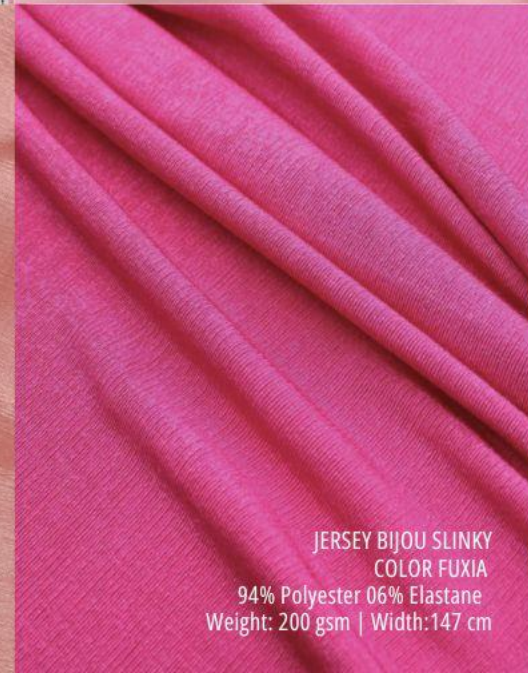

POPLIN JOVEN
COLOR PINK
100% Cotton
Weight: 95-100gsm | Width: 148cm

TAFFETA ELIZABETH
COLOR APRICOT
60% Polyester 35% Nylon 05% Elastane
Weight: 160 gsm | Width:145 cm

JERSEY BIJOU SLINKY
COLOR FUXIA
94% Polyester 06% Elastane
Weight: 200 gsm | Width:147 cm