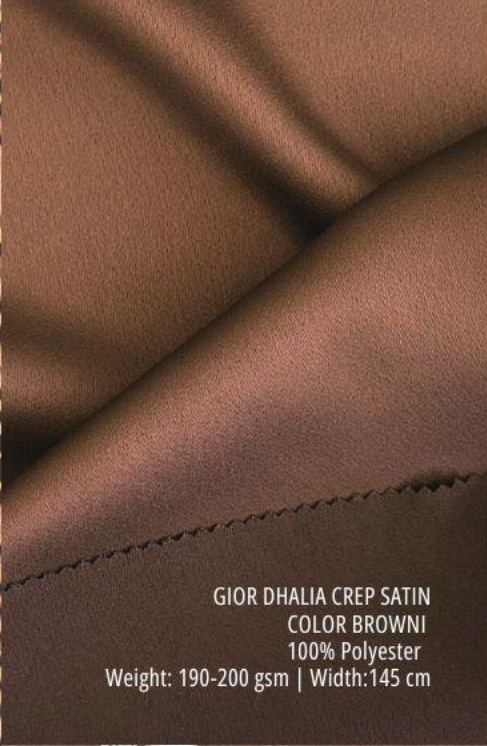

SUIT MELANI TWILL MEL  
 COLOR KHAKI  
 100% Polyester  
 Weight: 130-135gsm | Width: 145cm

POPLIN YOYO LYOCEL CRINKLE  
COLOR BROWN  
100% Polyester  
Weight: 190-200 gsm | Width:145 cm

SILK PEARL DES: 307 PRINT  
COLOR ANIMALE  
86% Rayon 14% Nylon  
Weight:105gsm | Width: 142cm