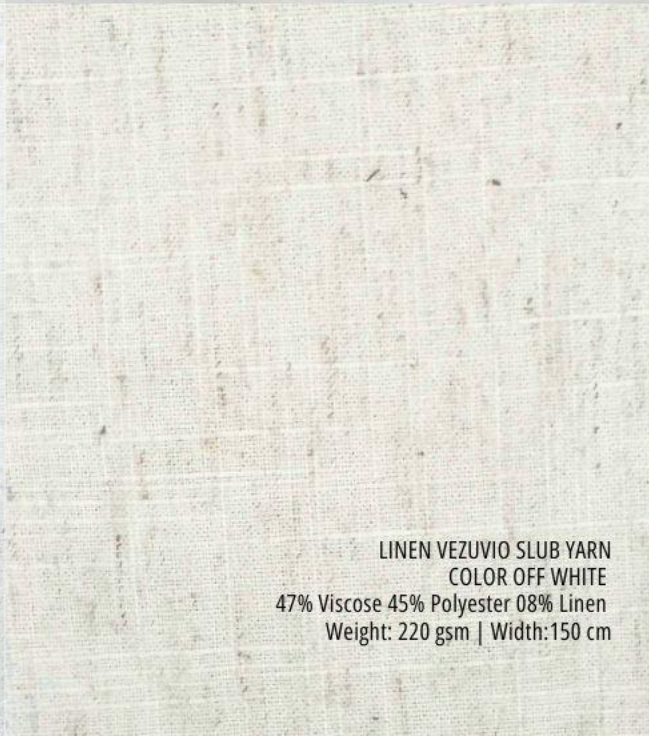

SETINA CHIFFON CRINCLED  
COLOR WHITE  
100% Polyester  
Weight: 70 gsm | Width: 145 cm

LACE CALYPSO BUBBLE  
COLOR OFF WHITE  
90% Nylon 10% Polyester  
Weight: 160 gsm | Width: 120 cm

LINEN MOTION SLUB YARN  
COLOR LINEN  
47% Viscose 45% Polyester 08% Linen  
Weight: 220 gsm | Width: 150 cm