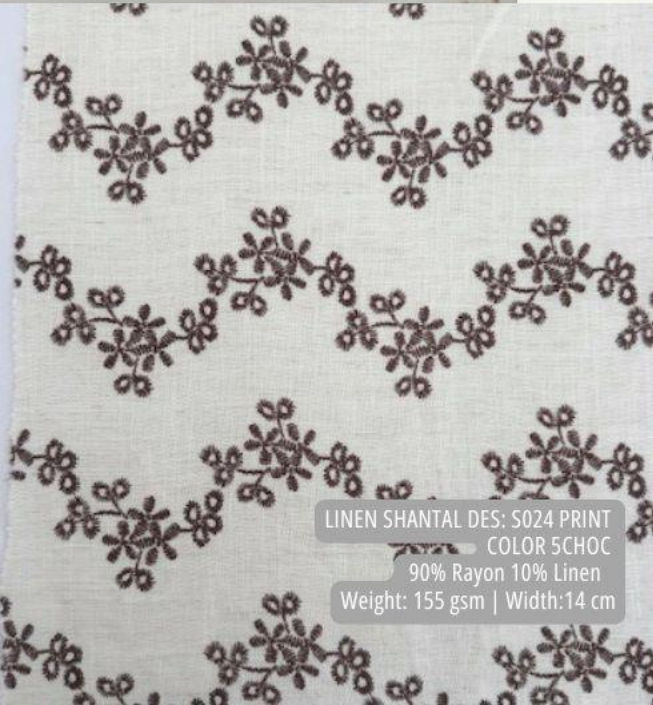

SETINA CHIFFON CRINCLED  
COLOR WHITE  
100% Polyester  
Weight: 70 gsm | Width: 145 cm

LACE CALYPSO BUBBLE  
COLOR OFF WHITE  
90% Nylon 10% Polyester  
Weight: 160 gsm | Width: 120 cm

LINEN MOTION SLUB YARN  
COLOR LINEN  
47% Viscose 45% Polyester 08% Linen  
Weight: 220 gsm | Width: 150 cm

LINEN VEZUVIO SLUB YARN  
COLOR OFF WHITE  
47% Viscose 45% Polyester 08% Linen  
Weight: 220 gsm | Width: 150 cm

LACE AMARA BUBBLE  
COLOR OFF WHITE  
100% Polyester  
Weight: 160 gsm | Width: 130 cm

SUIT MELANI TWILL DES: 1 EMBR  
COLOR OFF WHITE  
100% Polyester  
Weight: 190-200 gsm | Width:145 cm

SUIT EVILLE 3541 CUPRO  
COLOR OFF WHITE  
85% Rayon 15% Polyester  
Weight: 110 gsm | Width:140 cm

LINEN SELINA STRIPE  
COLOR NATURAL  
80% Rayon 20% Linen  
Weight: 200-210gsm | Width: 140cm

GIOR DHALIA CREP SATIN  
COLOR OFF WHITE  
100% Polyester  
Weight: 190-200 gsm | Width:145 cm