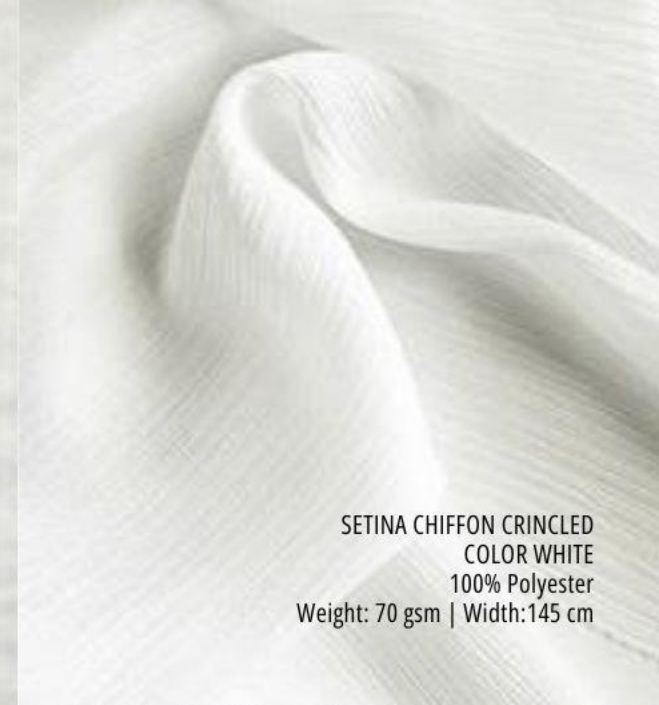

TEXTILES  
IDRIS

SS26

POPL/KATIA EMB DES  
COLOR OFF WHITE  
100% Cotton  
Weight: 100 gsm | Width: 130cm

POPL LISA EMB DES  
COLOR OFF WHITE  
100% Cotton  
Weight: 100 gsm | Width: 130cm

SUIT MELANI TWILL MEL  
COLOR OFF WHITE  
100% Polyester  
Weight: 130-135gsm | Width: 145cm

SETINA CHIFFON CRINCLED  
COLOR WHITE  
100% Polyester  
Weight: 70 gsm | Width: 145 cm

LACE CALYPSO BUBBLE  
COLOR OFF WHITE  
90% Nylon 10% Polyester  
Weight: 160 gsm | Width: 120 cm

LINEN MOTION SLUB YARN  
COLOR LINEN  
47% Viscose 45% Polyester 08% Linen  
Weight: 220 gsm | Width: 150 cm

LINEN VEZUVIO SLUB YARN  
COLOR OFF WHITE  
47% Viscose 45% Polyester 08% Linen  
Weight: 220 gsm | Width: 150 cm

LACE AMARA BUBBLE  
COLOR OFF WHITE  
100% Polyester  
Weight: 160 gsm | Width: 130 cm

SUIT MELANI TWILL DES: 1 EMBR  
COLOR OFF WHITE  
100% Polyester  
Weight: 190-200 gsm | Width:145 cm