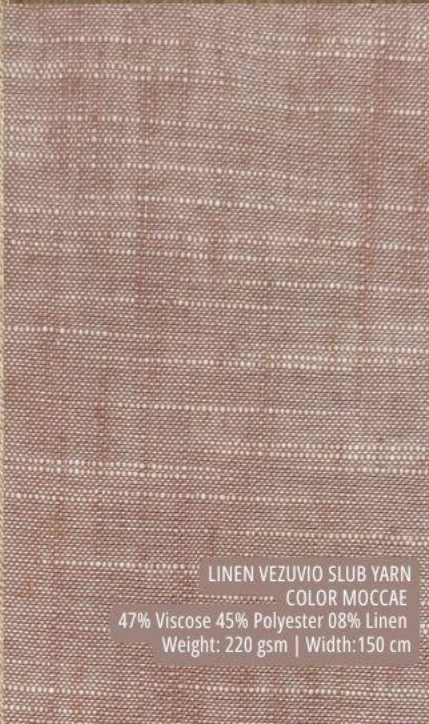

POPLIN YOYO LYOCEL CRINKLE
COLOR TAUPE
100% Polyester
Weight: 190-200 gsm | Width:145 cm

LINEN AMALFI
COLOR BEIGE
75% Viscose 25% Linen
Weight: 180 gsm | Width: 140cm

LINEN VEZUVIO SLUB YARN
COLOR MOCCAE
47% Viscose 45% Polyester 08% Linen
Weight: 220 gsm | Width:150 cm