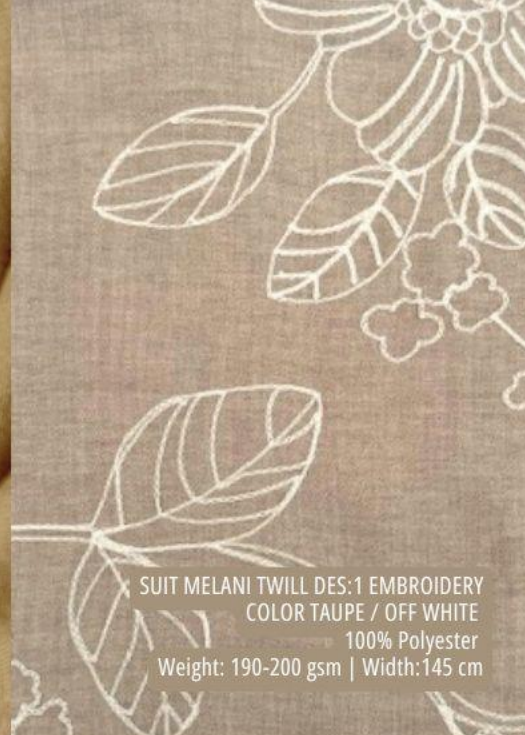

LINEN SHANTAL DES: S024 PRINT  
COLOR 5CHOC  
90% Rayon 10% Linen  
Weight: 155 gsm | Width:14 cm

CHIFFON SILKY DES: H452 PRINT FOIL  
COLOR CR-BK  
100% Polyester  
Weight: 75 gsm | Width:145 cm

GIOR DHALIA CREP SATIN  
COLOR IVORY  
100% Polyester  
Weight: 190-200 gsm | Width:145 cm

POPLIN YOYO LYOCEL CRINKLE  
COLOR VANILIA  
100% Polyester  
Weight: 190-200 gsm | Width:145 cm

SUIT MELANI TWILL MEL  
 COLOR STONE  
 100% Polyester  
 Weight: 130-135gsm | Width: 145cm

GIOR DHALIA CREP SATIN  
 COLOR BEIGE  
 100% Polyester  
 Weight: 190-200 gsm | Width:145 cm

JERSEY BIJOU SLINKY  
 COLOR GOLD  
 94% Polyester 06% Elastane  
 Weight: 200 gsm | Width:147 cm

SUIT MELANI TWILL DES:1 EMBROIDERY  
 COLOR TAUPE / OFF WHITE  
 100% Polyester  
 Weight: 190-200 gsm | Width:145 cm