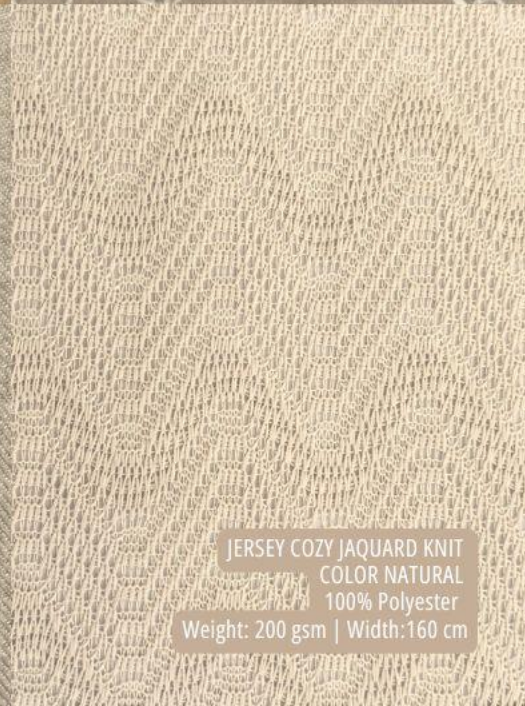

LINEN VEZUVIO SLUB YARN  
 COLOR BEIGE  
 47% Viscose 45% Polyester 08% Linen  
 Weight: 220 gsm | Width: 150 cm

SUIT MELANI TWILL MEL  
 COLOR CREAM  
 100% Polyester  
 Weight: 130-135gsm | Width: 145cm

SUIT MELANI TWILL MEL  
 COLOR BEIGE  
 100% Polyester  
 Weight: 130-135gsm | Width: 145cm

SUIT MELANI TWILL MEL  
 COLOR TAUPE  
 100% Polyester  
 Weight: 130-135gsm | Width: 145cm

JERSEY COZY JAQUARD KNIT  
 COLOR NATURAL  
 100% Polyester  
 Weight: 200 gsm | Width:160 cm