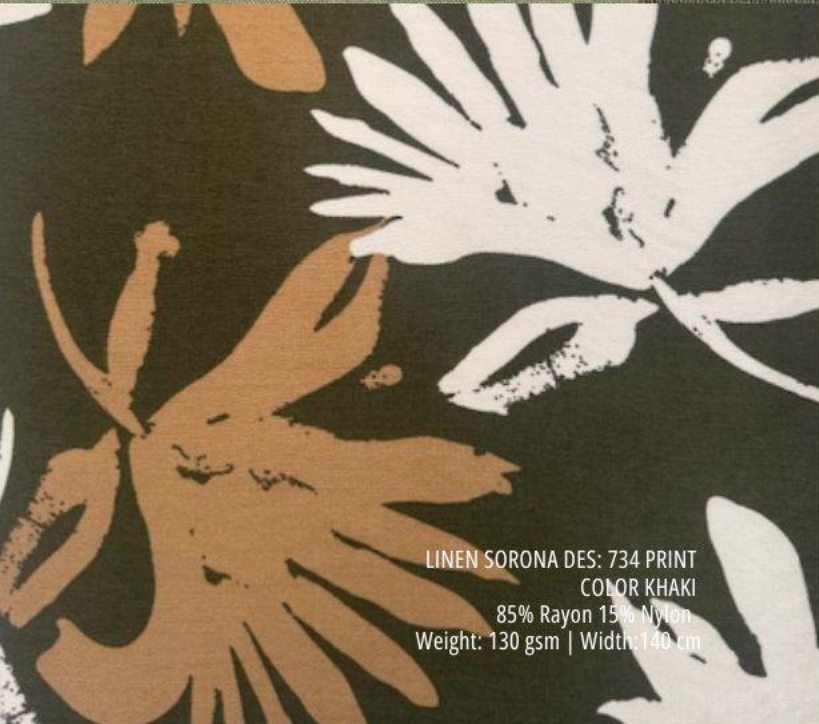

NET ANGELA SEQUIN  
 COLOR MILITARY  
 97% Polyester 03% Elastane  
 Weight: 270 gsm | Width: 125cm

LINEN VEZUVIO SLUB YARN  
 COLOR MILITARY  
 47% Viscose 45% Polyester 08% Linen  
 Weight: 220 gsm | Width: 150 cm