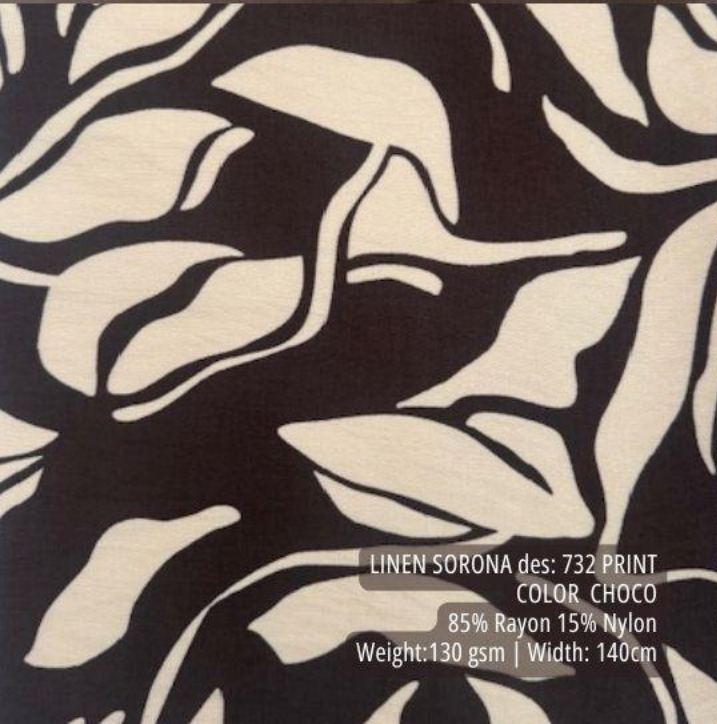

SILK SALINA LYOCEL
COLOR BROWN
85% Lyocel 15% Polyester
Weight: 50 gsm | Width:147cm

LINEN SORONA des: 732 PRINT
COLOR CHOCO
85% Rayon 15% Nylon
Weight:130 gsm | Width: 140cm