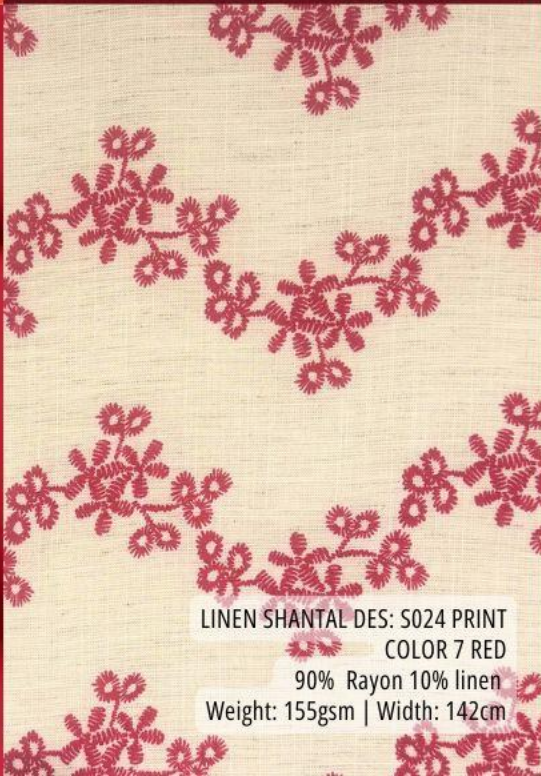

POPLIN JOVEN
COLOR WINE
100% Cotton
Weight: 95-100gsm | Width: 148cm

POPLIN JOVEN
COLOR RED
100% Cotton
Weight: 95-100gsm | Width: 148cm

LINEN SHANTAL DES: S024 PRINT
COLOR 7 RED
90% Rayon 10% linen
Weight: 155gsm | Width: 142cm