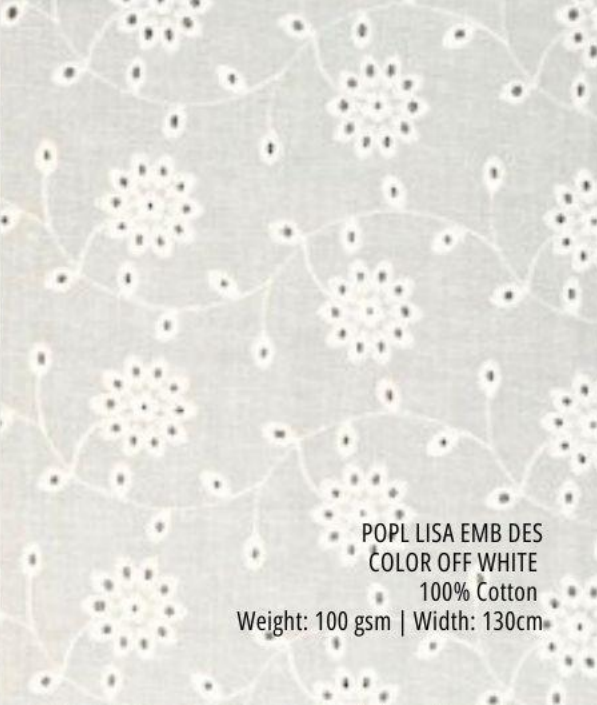

TEXTILES  
IDRIS

SS26

POPL/KATIA EMB DES  
COLOR OFF WHITE  
100% Cotton  
Weight: 100 gsm | Width: 130cm

POPL LISA EMB DES  
COLOR OFF WHITE  
100% Cotton  
Weight: 100 gsm | Width: 130cm

SUIT MELANI TWILL MEL  
COLOR OFF WHITE  
100% Polyester  
Weight: 130-135gsm | Width: 145cm