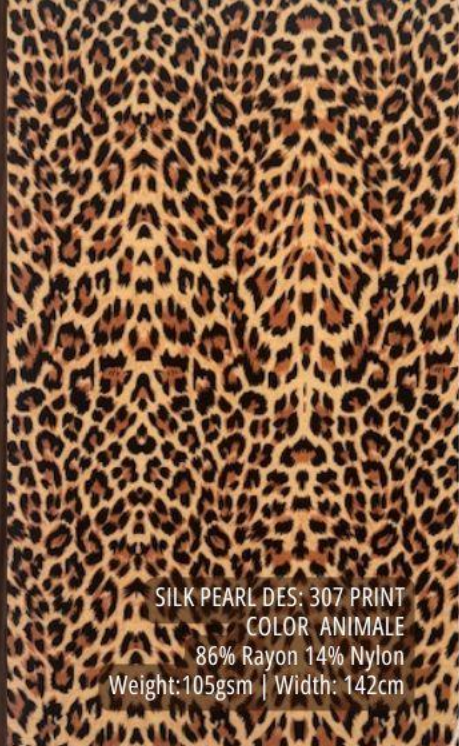

NET ANGELA SEQUIN  
 COLOR MILITARY  
 97% Polyester 03% Elastane  
 Weight: 270 gsm | Width: 125cm

LINEN VEZUVIO SLUB YARN  
 COLOR MILITARY  
 47% Viscose 45% Polyester 08% Linen  
 Weight: 220 gsm | Width: 150 cm

LINEN SORONA DES: 734 PRINT  
 COLOR KHAKI  
 85% Rayon 15% Nylon  
 Weight: 130 gsm | Width: 140 cm

SUIT EVILLE 3541 CUPRO  
 COLOR MILITARY  
 85% Rayon 15% Polyester  
 Weight: 110 gsm | Width: 140 cm

SUIT MELANI TWILL MEL  
 COLOR KHAKI  
 100% Polyester  
 Weight: 130-135gsm | Width: 145cm

POPLIN YOYO LYOCEL CRINKLE  
COLOR BROWN  
100% Polyester  
Weight: 190-200 gsm | Width:145 cm

SILK PEARL DES: 307 PRINT  
COLOR ANIMALE  
86% Rayon 14% Nylon  
Weight:105gsm | Width: 142cm