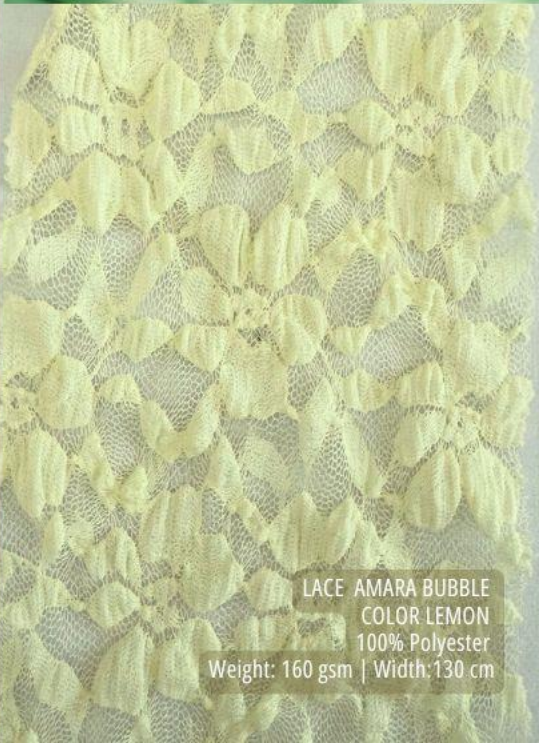

SATIN SUNRISE
COLOR MINT
96% Polyester 04% Elastane
Weight: 160-170 gsm | Width:145 cm

CHIFFIN SETTINA CRINKLE
COLOR YELLOW
100% Polyester
Weight: 70 gsm | Width:145 cm

LACE AMARA BUBBLE
COLOR LEMON
100% Polyester
Weight: 160 gsm | Width:130 cm