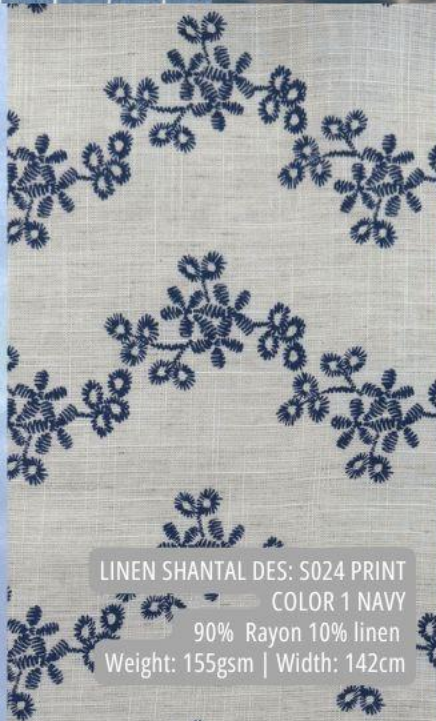

DENIM STRIPE 2 WIDE PRINT
COLOR BLUEJEL
100% Cotton
Weight: 150 gsm | Width:145 cm

LINEN SORONA des: 140 PRINT
COLOR INDIGO
85% Rayon 15% Nylon
Weight:130 gsm | Width: 140cm

SATIN SUNRISE
COLOR CIEL
96% Polyester 04% Elastane
Weight: 160-170 gsm | Width:145 cm

LACE CALYPSO
COLOR NAVY
90% Nylon 10% Elastane
Weight: 160 gsm | Width: 120cm

LINEN SHANTAL DES: S024 PRINT
COLOR 1 NAVY
90% Rayon 10% linen
Weight: 155gsm | Width: 142cm