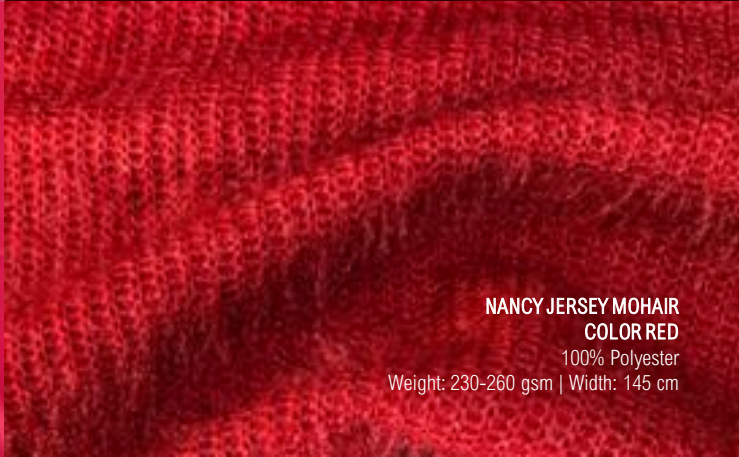

NANCY JERSEY MOHAIR
COLOR RED

100% Polyester
Weight: 230-260 gsm | Width: 145 cm