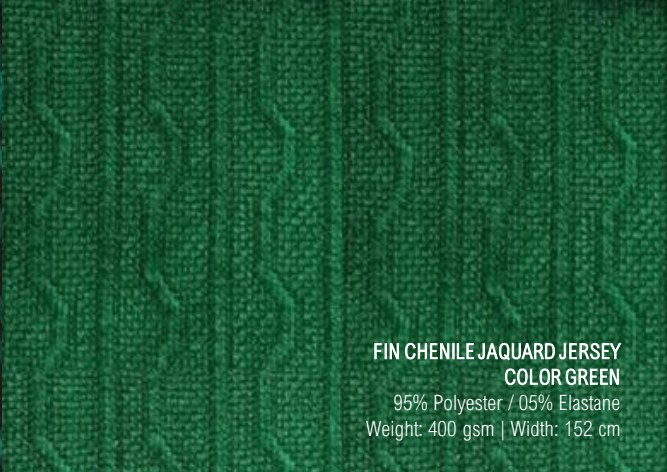

FIN CHENILE JAQUARD JERSEY
COLOR GREEN
 95% Polyester / 05% Elastane
 Weight: 400 gsm | Width: 152 cm

ELIZABETH TAFFETA
COLOR EMERALD
 60% Polyester/ 35% NYLON / 05% Elastane
 Weight: 160 gsm | Width: 145 cm