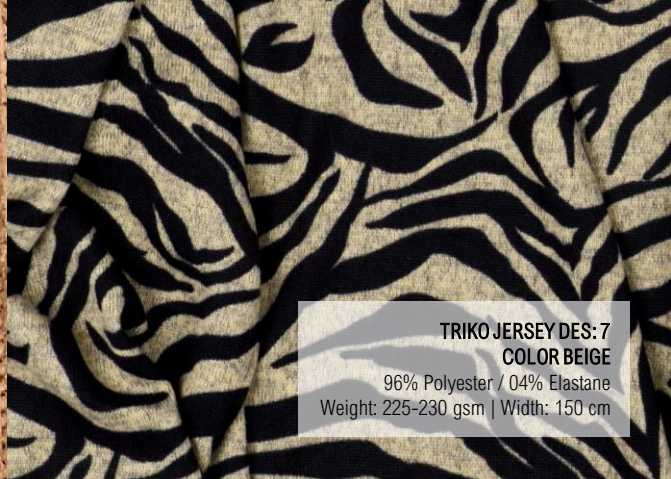

IDRIS
TEXTILES

Fall / Winter
2022/23

Season Trend Book

Classic Modernity

JUNE 2023

IDRIS

CHANEL KNIT JAQUARD
COLOR MUSTARD
 59% Polyester / 39% Cotton / 02% Elastane
 Weight: 250gsm | Width: 150cm

TEREZA JERSEY
COLOR CAMEL
 95% Polyester / 5% Elastane
 Weight: 270 gsm | Width: 150 cm

TRIKO JERSEY DES: 7
COLOR BEIGE
 96% Polyester / 04% Elastane
 Weight: 225-230 gsm | Width: 150 cm

RETRO LEATHER
COLOR CAMEL
 60% Polyurethane / 40% Polyester
 Weight: 280gsm | Width: 140cm

TRIKO JERSEY DES: 12
COLOR CAMEL
 96% Polyester / 04% Elastane
 Weight: 225-230 gsm | Width: 150 cm

CHECKWOOL
COLOR BLACK BEIGE
 48% Polyester / 26% Rayon / 26% Cotton
 Weight: 360 gsm | Width: 150 cm

DIAMOND KNIT JERSEY
COLOR MBEIGE
 50% Polyester / 30% Nylon / 20% Viscose
 Weight: 300 gsm | Width: 150 cm

TRIKO JERSEY DES: 16
COLOR CAMEL
 96% Polyester / 04% Elastane
 Weight: 225-230 gsm | Width: 150 cm

TRIKO JERSEY DES: 13
COLOR CAMEL
 96% Polyester / 04% Elastane
 Weight: 225-230 gsm | Width: 150 cm

Grey Synergy