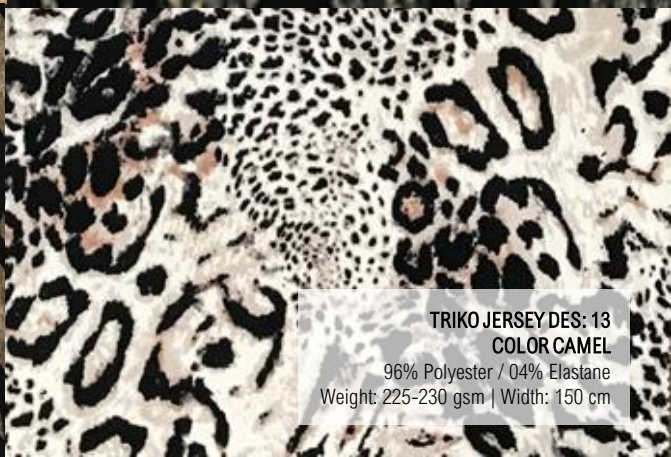

TRIKO JERSEY DES: 7
COLOR BEIGE
 96% Polyester / 04% Elastane
 Weight: 225-230 gsm | Width: 150 cm

RETRO LEATHER
COLOR CAMEL
 60% Polyurethane / 40% Polyester
 Weight: 280gsm | Width: 140cm

TRIKO JERSEY DES: 12
COLOR CAMEL
 96% Polyester / 04% Elastane
 Weight: 225-230 gsm | Width: 150 cm

CHECKWOOL
COLOR BLACK BEIGE
 48% Polyester / 26% Rayon / 26% Cotton
 Weight: 360 gsm | Width: 150 cm

DIAMOND KNIT JERSEY
COLOR MBEIGE
 50% Polyester / 30% Nylon / 20% Viscose
 Weight: 300 gsm | Width: 150 cm

TRIKO JERSEY DES: 16
COLOR CAMEL
 96% Polyester / 04% Elastane
 Weight: 225-230 gsm | Width: 150 cm

TRIKO JERSEY DES: 13
COLOR CAMEL
 96% Polyester / 04% Elastane
 Weight: 225-230 gsm | Width: 150 cm

Grey Synergy

JUNE 2023

IDRIS

CHANEL KNIT JAQUARD
COLOR BLACK WHITE
 59% Polyester 39% COTTON 02% ELASTANE
 Weight: 250gsm | Width: 150cm

TRIKO JERSEY DES: 7
COLOR GREY
 96% Polyester / 04% Elastane
 Weight: 225-230 gsm | Width: 150 cm