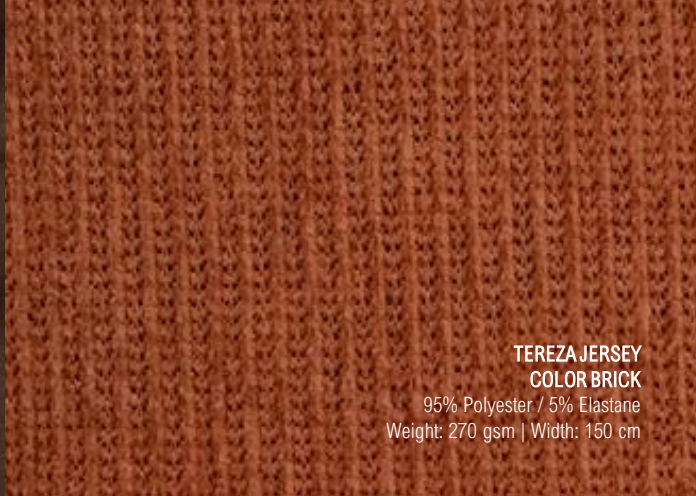

**TEREZA JERSEY
COLOR BRICK**

95% Polyester / 5% Elastane
Weight: 270 gsm | Width: 150 cm