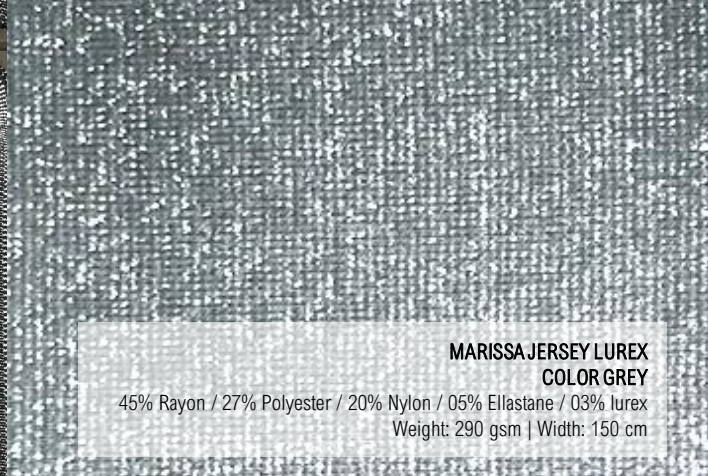

TRIKO JERSEY DES: 16
COLOR CAMEL
 96% Polyester / 04% Elastane
 Weight: 225-230 gsm | Width: 150 cm

TRIKO JERSEY DES: 13
COLOR CAMEL
 96% Polyester / 04% Elastane
 Weight: 225-230 gsm | Width: 150 cm

Grey Synergy

JUNE 2023

IDRIS

CHANEL KNIT JAQUARD
COLOR BLACK WHITE
 59% Polyester 39% COTTON 02% ELASTANE
 Weight: 250gsm | Width: 150cm

TRIKO JERSEY DES: 7
COLOR GREY
 96% Polyester / 04% Elastane
 Weight: 225-230 gsm | Width: 150 cm

VASTO STRIPE SUIT
COLOR GREY
 70% Tencel / 25% Rayon / 5% Spandex
 Weight: 250-260 gsm | Width: 150 cm

RAMBAS JERSEY MOHAIR
COLOR BLACK GREY
 100% Polyester
 Weight: 240-250 gsm | Width: 160 cm

FLASHY EXL LUREX RIBB
COLOR BLACK SILVER
 74% Polyester / 21% Modac / 5% Elastane
 Weight: 220 gsm | Width: 160 cm