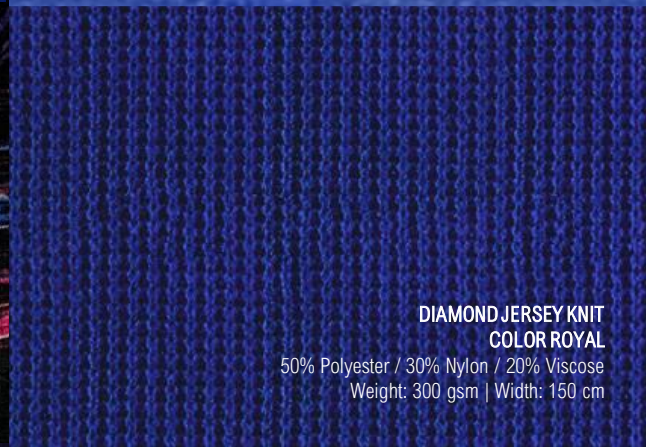

98 Polyester / 02% Spandex
Weight: 310 gsm | Width: 150 cm

MOCCA JERSEY
COLOR ROYAL

86% Polyester / 14% Elastane
Weight: 400 gsm | Width: 150 cm

TRIKO JERSEY DES: 3
COLOR MULTI

96% Polyester / 04% Elastane
Weight: 225-230 gsm | Width: 150 cm