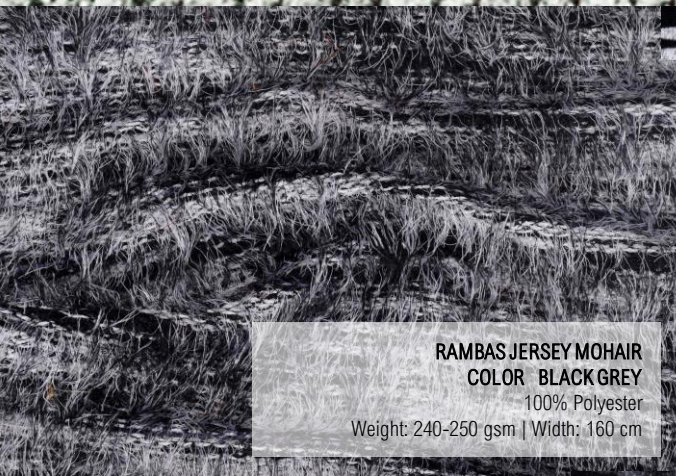

TRIKO JERSEY DES: 16
COLOR CAMEL
 96% Polyester / 04% Elastane
 Weight: 225-230 gsm | Width: 150 cm

TRIKO JERSEY DES: 13
COLOR CAMEL
 96% Polyester / 04% Elastane
 Weight: 225-230 gsm | Width: 150 cm

Grey Synergy

JUNE 2023

IDRIS

CHANEL KNIT JAQUARD
COLOR BLACK WHITE
 59% Polyester 39% COTTON 02% ELASTANE
 Weight: 250gsm | Width: 150cm

TRIKO JERSEY DES: 7
COLOR GREY
 96% Polyester / 04% Elastane
 Weight: 225-230 gsm | Width: 150 cm

VASTO STRIPE SUIT
COLOR GREY
 70% Tencel / 25% Rayon / 5% Spandex
 Weight: 250-260 gsm | Width: 150 cm

RAMBAS JERSEY MOHAIR
COLOR BLACK GREY
 100% Polyester
 Weight: 240-250 gsm | Width: 160 cm

FLASHY EXL LUREX RIBB
COLOR BLACK SILVER
 74% Polyester / 21% Modac / 5% Elastane
 Weight: 220 gsm | Width: 160 cm