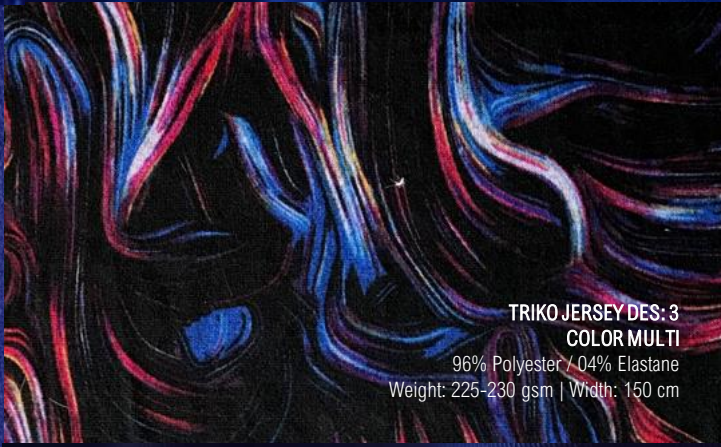

TRIKO JERSEY DES: 3
COLOR MULTI

96% Polyester / 04% Elastane
Weight: 225-230 gsm | Width: 150 cm