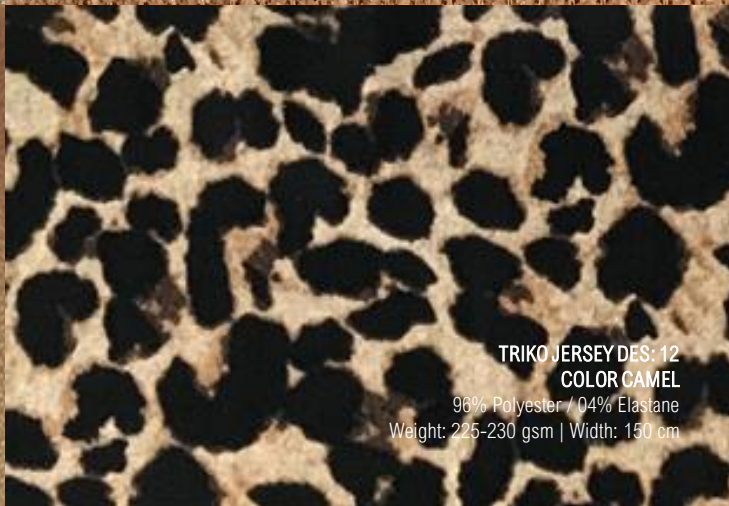

TRIKO JERSEY DES: 7
COLOR BEIGE
 96% Polyester / 04% Elastane
 Weight: 225-230 gsm | Width: 150 cm

RETRO LEATHER
COLOR CAMEL
 60% Polyurethane / 40% Polyester
 Weight: 280gsm | Width: 140cm

TRIKO JERSEY DES: 12
COLOR CAMEL
 96% Polyester / 04% Elastane
 Weight: 225-230 gsm | Width: 150 cm