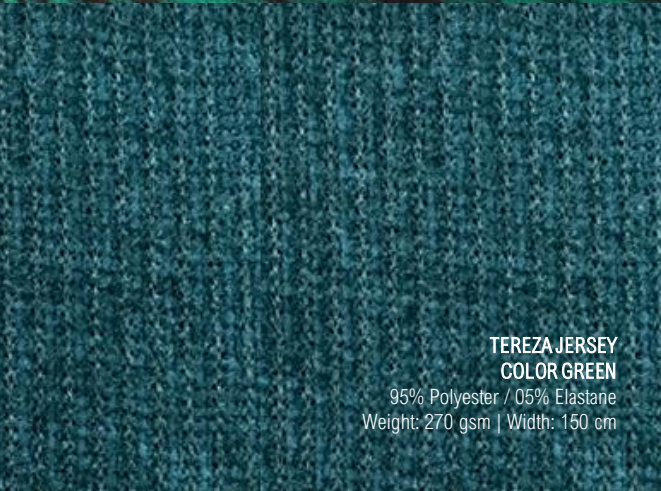

FIN CHENILE JAQUARD JERSEY
COLOR GREEN
 95% Polyester / 05% Elastane
 Weight: 400 gsm | Width: 152 cm

ELIZABETH TAFFETA
COLOR EMERALD
 60% Polyester/ 35% NYLON / 05% Elastane
 Weight: 160 gsm | Width: 145 cm