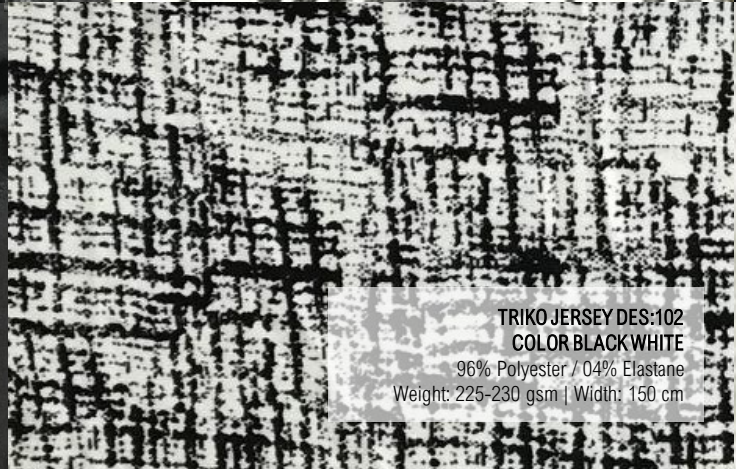

VEGAN LEATHER SHINY
COLOR BLACK
Polyurethane Leather
Weight: 230-240 gsm | Width: 140 cm