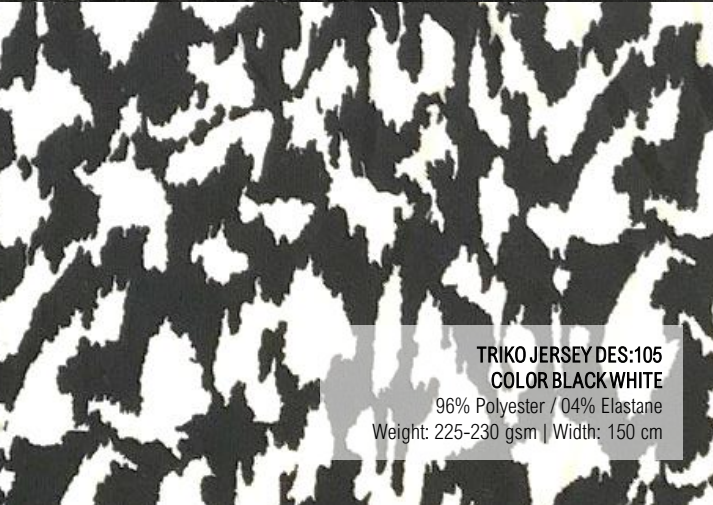

TRIKO JERSEY DES: 12
COLOR GREY
 96% Polyester / 04% Elastane
 Weight: 225-230 gsm | Width: 150 cm

BRILL JERSEY SEQUIN
COLOR SILVER
 100% Polyester
 Weight: 280gsm | Width: 130cm

Black in White

PIED DE POULE
COLOR BLACKWHITE
 40% Polyester / 30% Rayon / 30% Cotton
 Weight: 330 gsm | Width: 150 cm

CHECK 0883 WOOL
COLOR BLACKWHITE
 40% Polyester / 30% Rayon / 30% Cotton
 Weight: 280 gsm | Width: 150 cm

SAKURA JERSEY ROMA
COLOR BLACK
 65% Polyester / 30% NYLON / 05% Elastane
 Weight: 340-350 gsm | Width: 150 cm

VEGAN LEATHER SHINY
COLOR BLACK
 Polyurethane Leather
 Weight: 230-240 gsm | Width: 140 cm

TRIKO JERSEY DES:102
COLOR BLACKWHITE
 96% Polyester / 04% Elastane
 Weight: 225-230 gsm | Width: 150 cm

DIAMOND KNIT JERSEY
COLOR OFF WHITE
 50% Polyester / 30% Nylon / 20% Viscose
 Weight: 300 gsm | Width: 150 cm