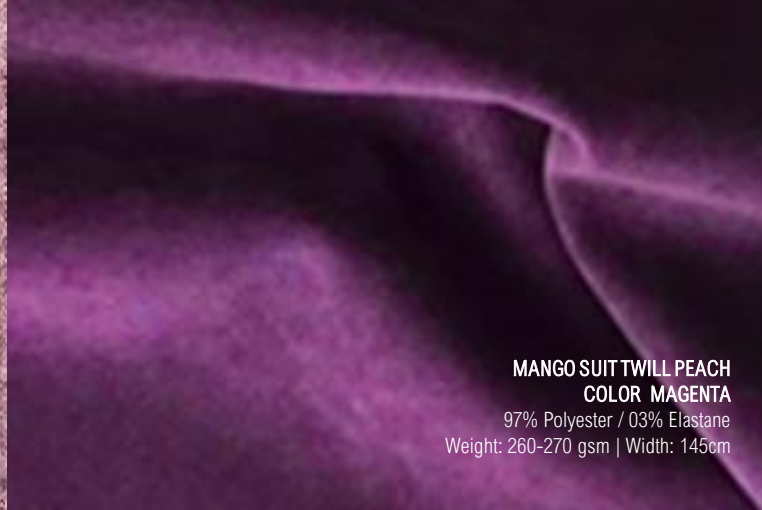

SCUBA JERSEY HEAVY CREP
COLOR RED

97% Polyester / 03% Elastane
Weight: 260-270 gsm | Width: 145cm

NANCY JERSEY MOHAIR
COLOR RED

100% Polyester
Weight: 230-260 gsm | Width: 145 cm

HI MULTI CHIFFON
COLOR RED

100% Polyester
Weight: 95 gsm | Width: 150 cm

Purple Mystery

MARISSA JERSEY
COLOR MAUVE
 48% RAYON / 27% Polyester / 05% Elastane
 Weight: 300 gsm | Width: 160cm

MANGO SUITTWILL PEACH
COLOR MAGENTA
 97% Polyester / 03% Elastane
 Weight: 260-270 gsm | Width: 145cm