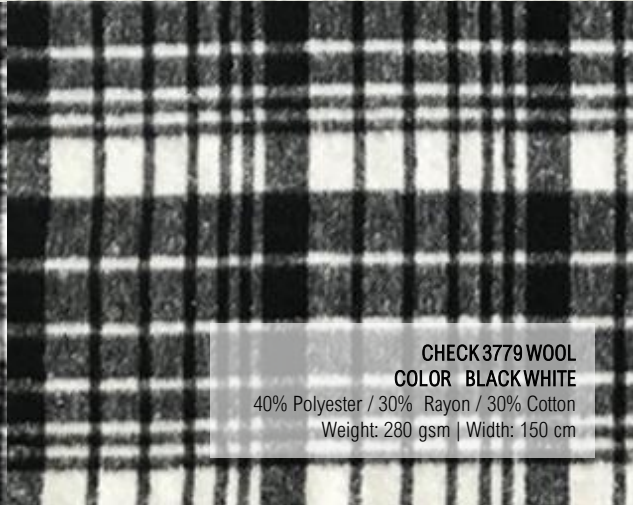

TRIKO JERSEY DES: 12
COLOR GREY
 96% Polyester / 04% Elastane
 Weight: 225-230 gsm | Width: 150 cm

BRILL JERSEY SEQUIN
COLOR SILVER
 100% Polyester
 Weight: 280gsm | Width: 130cm

Black in White

PIED DE POULE
COLOR BLACKWHITE
 40% Polyester / 30% Rayon / 30% Cotton
 Weight: 330 gsm | Width: 150 cm

CHECK 0883 WOOL
COLOR BLACKWHITE
 40% Polyester / 30% Rayon / 30% Cotton
 Weight: 280 gsm | Width: 150 cm

SAKURA JERSEY ROMA
COLOR BLACK
 65% Polyester / 30% NYLON / 05% Elastane
 Weight: 340-350 gsm | Width: 150 cm

VEGAN LEATHER SHINY
COLOR BLACK
 Polyurethane Leather
 Weight: 230-240 gsm | Width: 140 cm

TRIKO JERSEY DES:102
COLOR BLACKWHITE
 96% Polyester / 04% Elastane
 Weight: 225-230 gsm | Width: 150 cm

DIAMOND KNIT JERSEY
COLOR OFF WHITE
 50% Polyester / 30% Nylon / 20% Viscose
 Weight: 300 gsm | Width: 150 cm

TRIKO JERSEY DES:105
COLOR BLACKWHITE
 96% Polyester / 04% Elastane
 Weight: 225-230 gsm | Width: 150 cm

CHECK 0891 WOOL
COLOR BLACKWHITE
 40% Polyester / 30% Rayon / 30% Cotton
 Weight: 280 gsm | Width: 150 cm